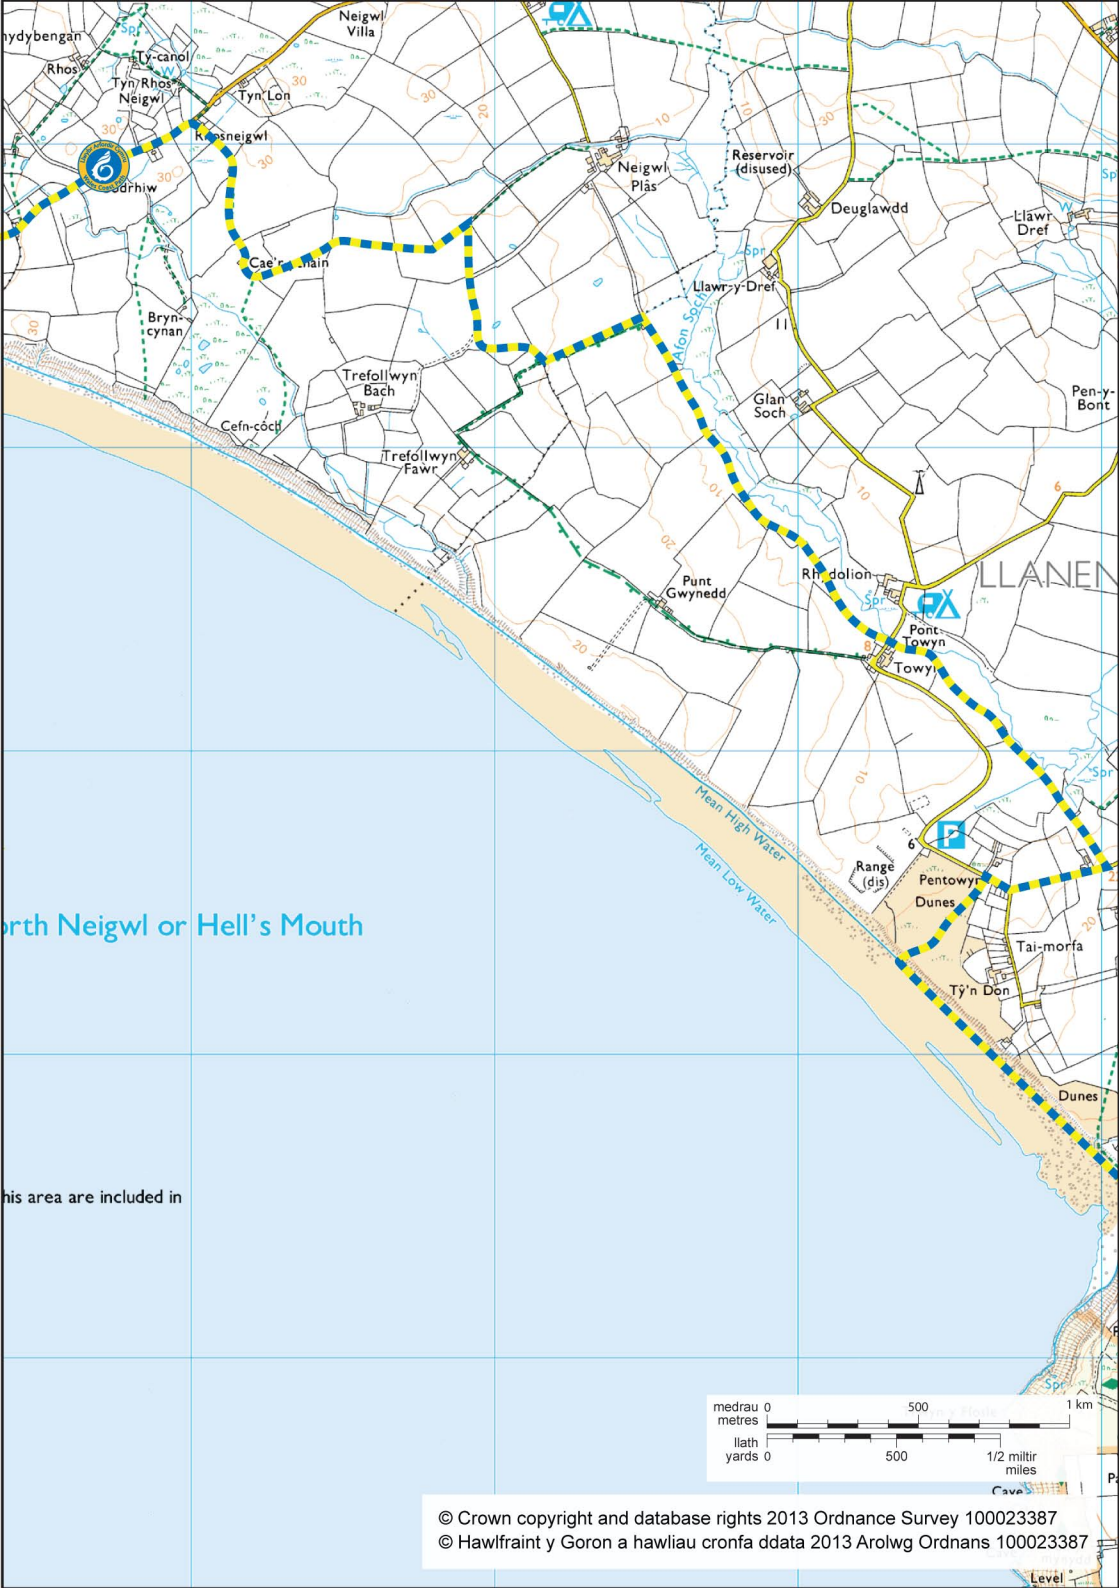

© Crown copyright and database rights 2013 Ordnance Survey 100023387
 © Hawlfraint y Goron a hawliau cronfa ddata 2013 Arolwg Ordnans 100023387

Porth Neigwl or Hell's

© Crown copyright and database rights 2013 Ordnance Survey 100023387
© Hawlfraint y Goron a hawliau croffa ddata 2013 Arolwg Ordnans 100023387

North Neigwl or Hell's Mouth

This area are included in

© Crown copyright and database rights 2013 Ordnance Survey 100023387
© Hawlfraint y Goron a hawliau cronfa ddata 2013 Arolwg Ordnans 100023387

© Crown copyright and database rights 2013 Ordnance Survey 100023387
 © Hawlfraint y Goron a hawliau cronfa ddata 2013 Arolwg Ordnans 100023387