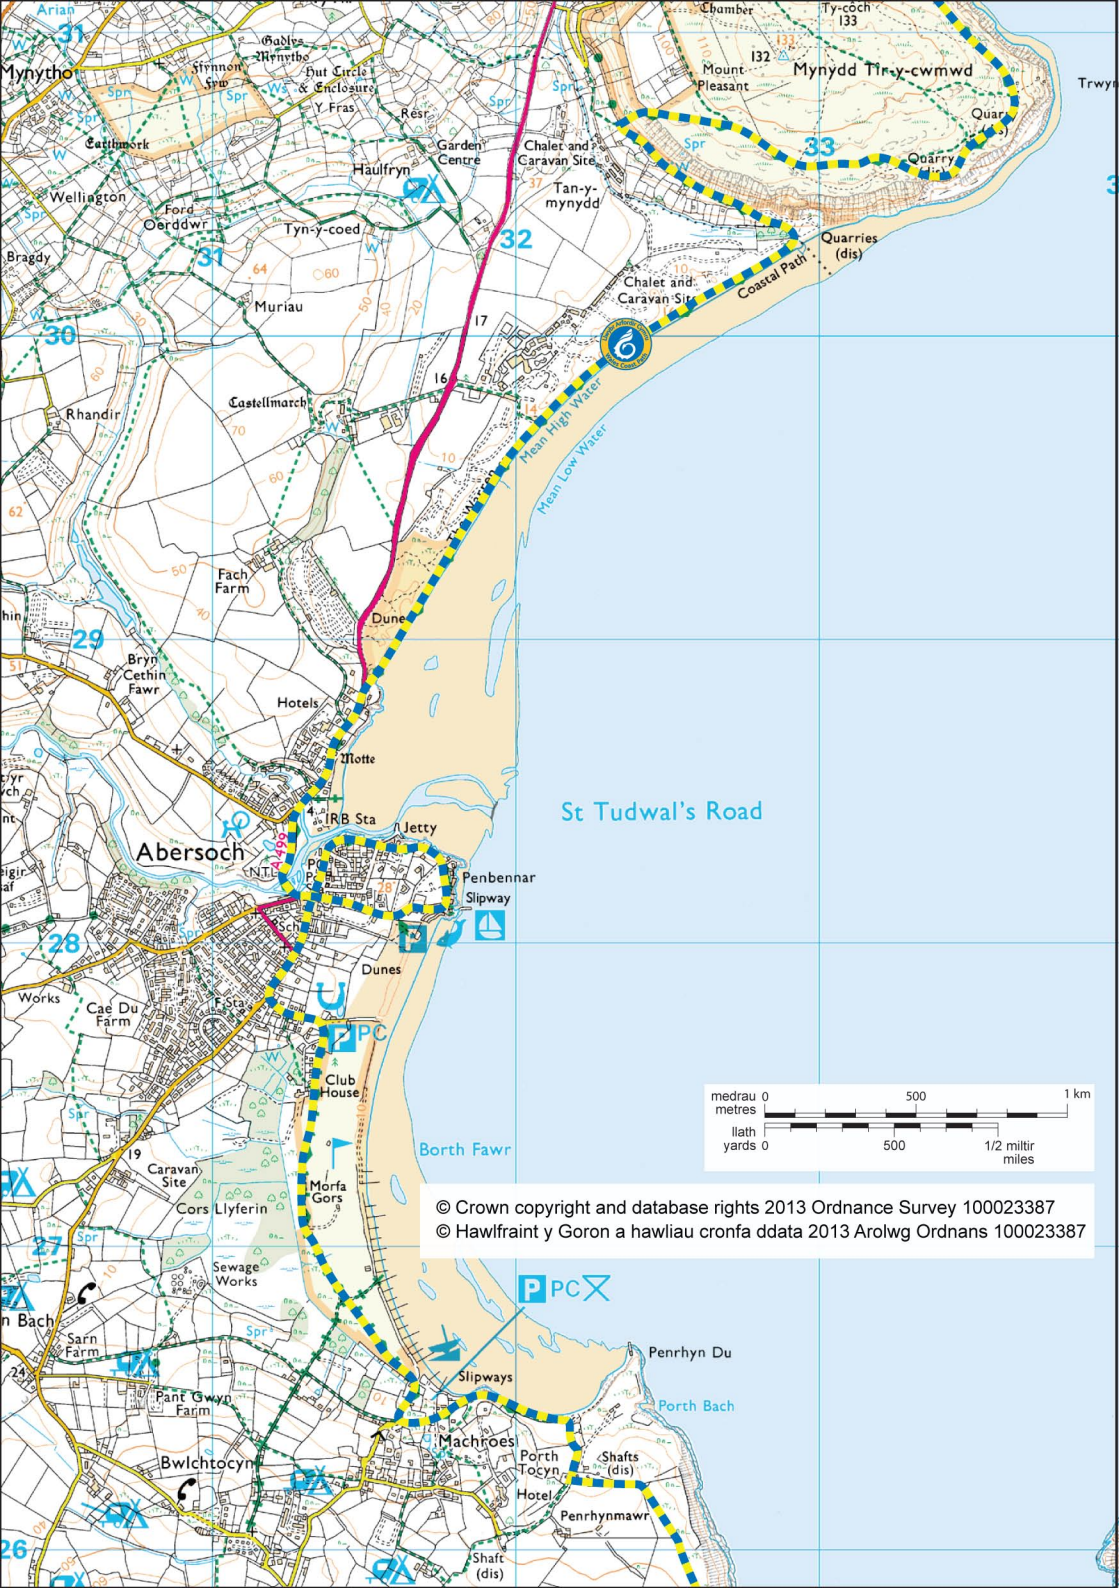

© Crown copyright and database rights 2013 Ordnance Survey 100023387
 © Hawlfraint y Goron a hawliau cronfa ddata 2013 Arolwg Ordnans 100023387

Porth Neigwl or Hell's

© Crown copyright and database rights 2013 Ordnance Survey 100023387
© Hawlfraint y Goron a hawliau croffa ddata 2013 Arolwg Ordnans 100023387

North Neigwl or Hell's Mouth

This area are included in

© Crown copyright and database rights 2013 Ordnance Survey 100023387
© Hawlfraint y Goron a hawliau cronfa ddata 2013 Arolwg Ordnans 100023387

© Crown copyright and database rights 2013 Ordnance Survey 100023387
 © Hawlfraint y Goron a hawliau cronfa ddata 2013 Arolwg Ordnans 100023387