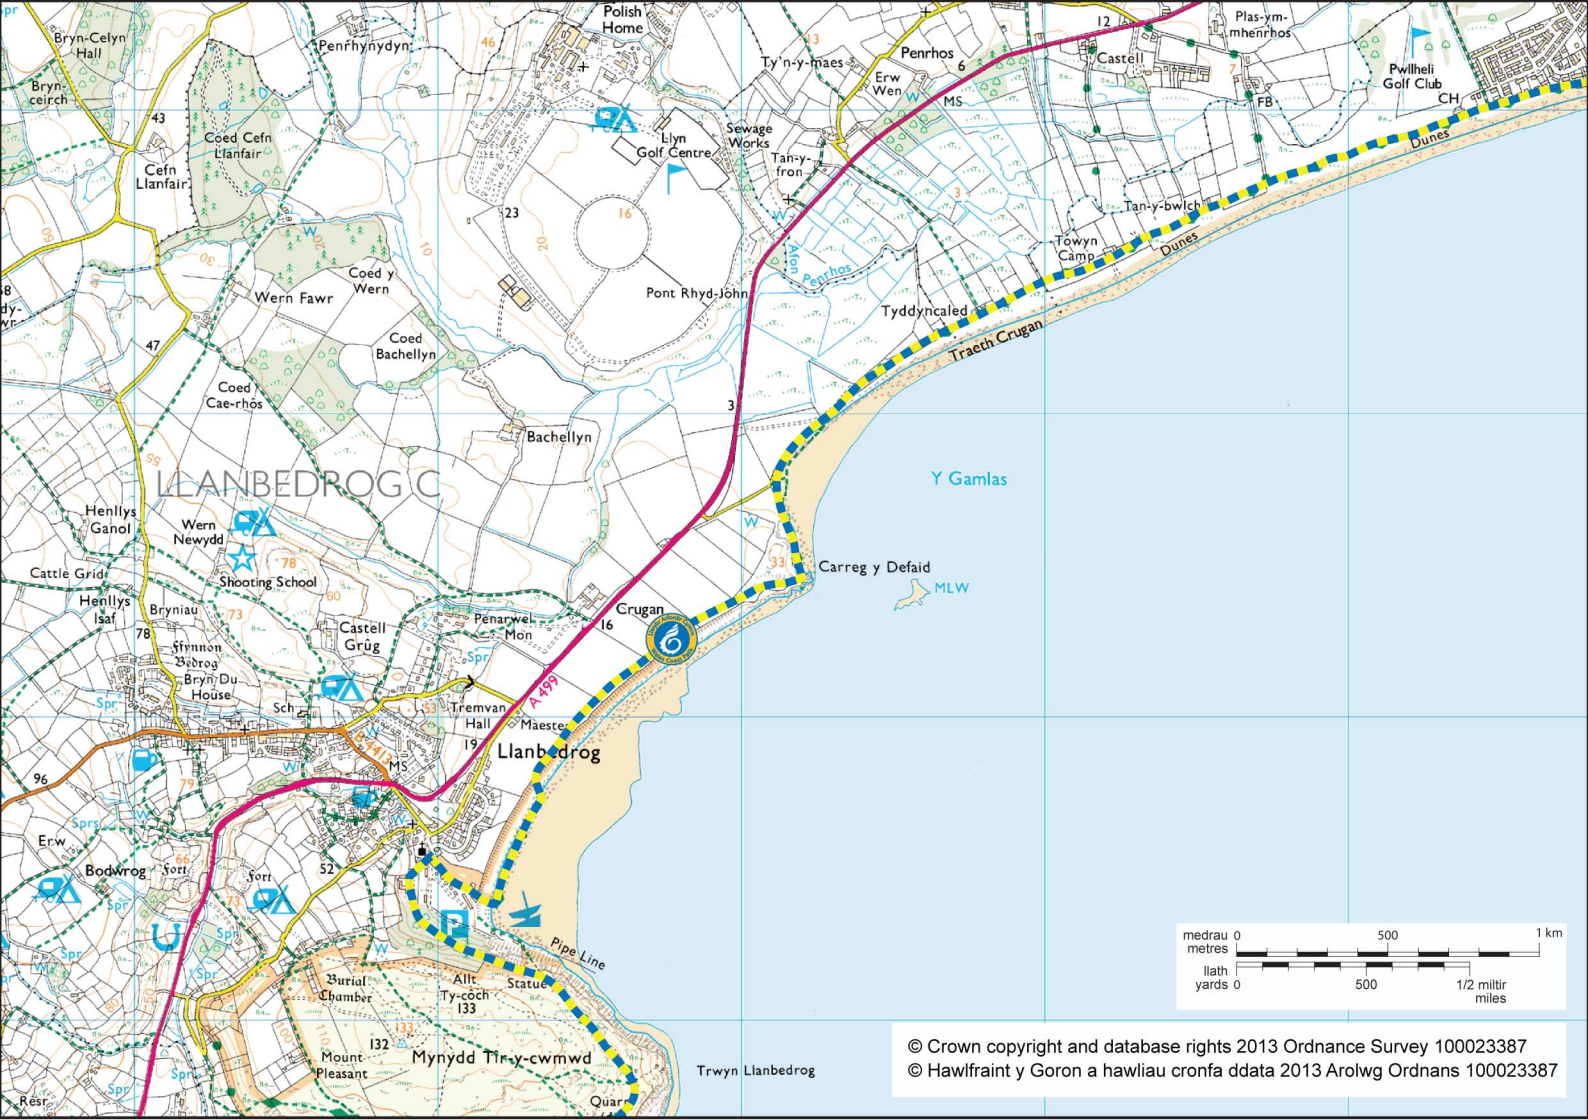

LLANBEDROG C

Llanbedrog

Y Gamlas

Carreg y Defaid

Trwyn Llanbedrog