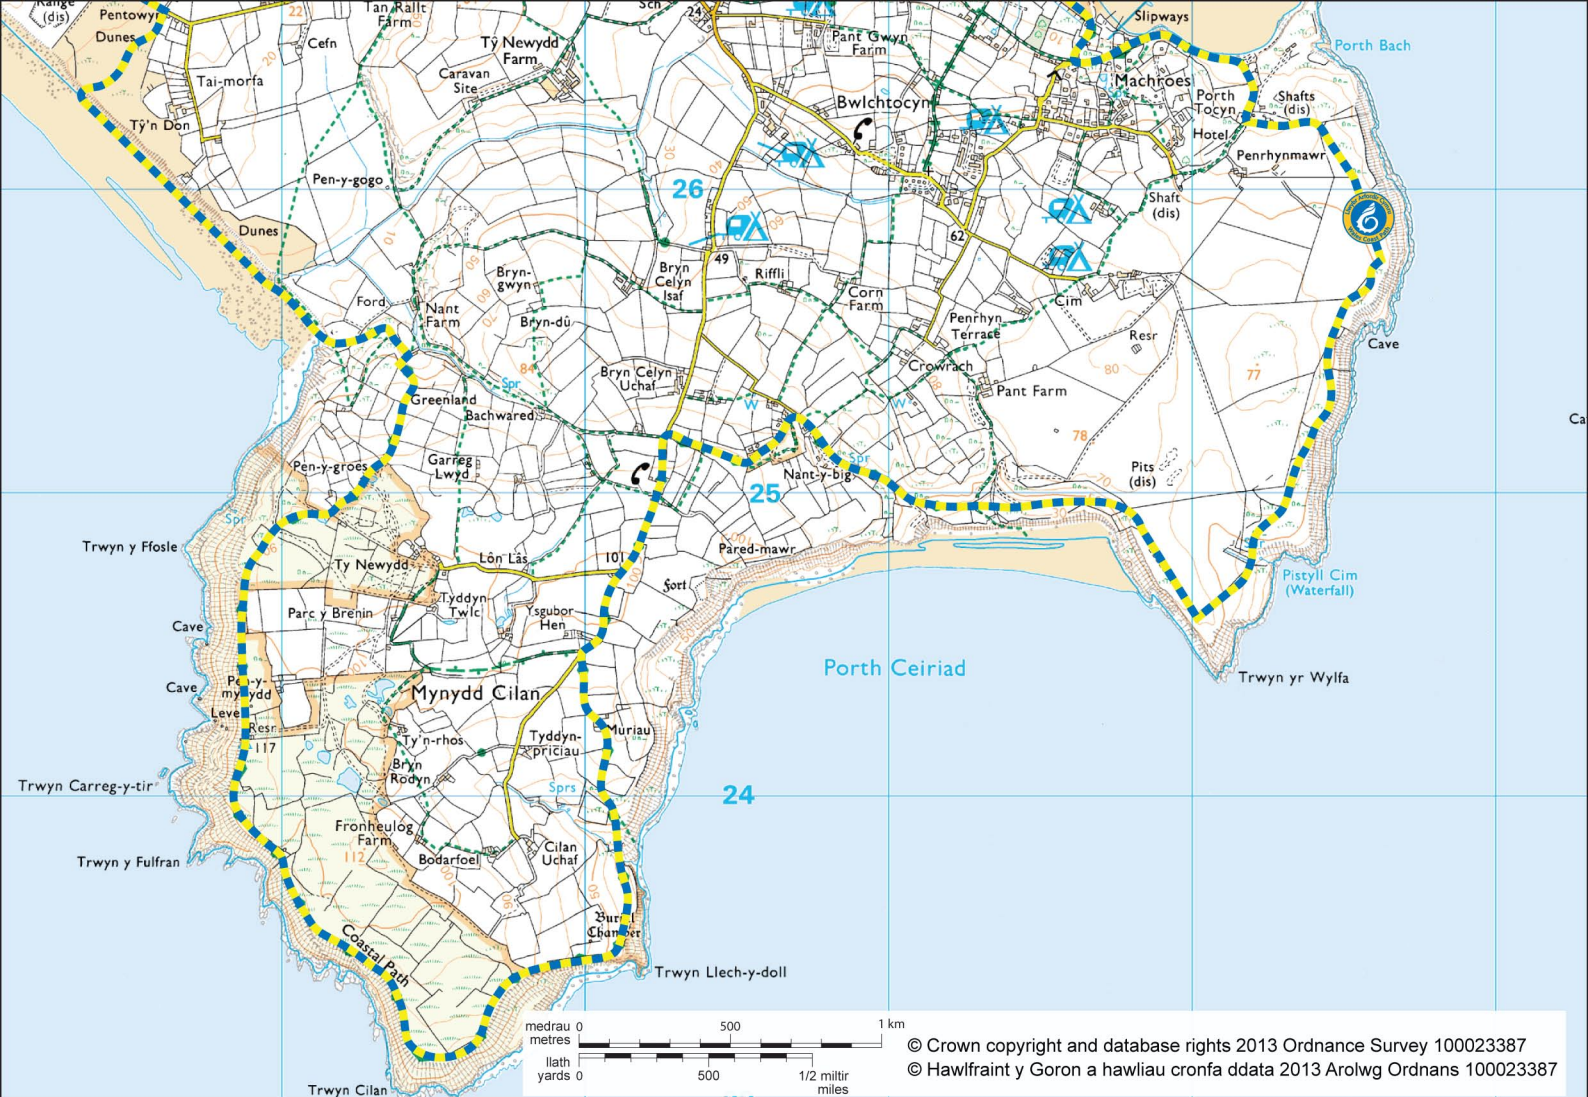

© Crown copyright and database rights 2013 Ordnance Survey 100023387
 © Hawlfraint y Goron a hawliau cronfa ddata 2013 Arolwg Ordnans 100023387

Porth Neigwl or Hell's

© Crown copyright and database rights 2013 Ordnance Survey 100023387
© Hawlfraint y Goron a hawliau croffa ddata 2013 Arolwg Ordnans 100023387

North Neigwl or Hell's Mouth

This area are included in

© Crown copyright and database rights 2013 Ordnance Survey 100023387
© Hawlfraint y Goron a hawliau cronfa ddata 2013 Arolwg Ordnans 100023387

© Crown copyright and database rights 2013 Ordnance Survey 100023387
 © Hawlfraint y Goron a hawliau cronfa ddata 2013 Arolwg Ordnans 100023387